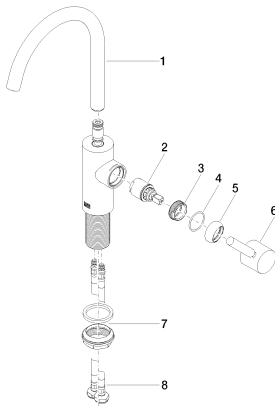

Washbasin - Meta

Single-lever basin mixer without pop-up waste - polished chrome

Article number: 33 505 661-00

- 167 mm projection
- pivotable spout 360°
- circular, air-enriched flow
- height of mixer 310 mm
- height up to aerator 225 mm
- hole diameter 35 mm
- 2x screw-in M 8 x 1 pressure hose, leak-tested
- max. flow 5.7 l/min
- lead-free
- Fittings group as per DIN 4109: 1

polished chrome

Dimensional drawing

All details in mm / inch = mm x 0.0394

Washbasin - Meta

Single-lever basin mixer without pop-up waste - polished chrome

Article number: 33 505 661-00

Flow rate chart

Washbasin - Meta

Single-lever basin mixer without pop-up waste - polished chrome

Article number: 33 505 661-00

Other finish variants

platinum matt

33 505 661-06

matt black

33 505 661-33

Other finishes on request (x-tra Service)

Spare parts list

No.	Item Number	Name	Quantity used
1	90 28 22 320 00-00	spout	1
2	90 15 05 042 00 90	cartridge	1
3	09 24 04 266 90	nut	1
4	09 14 10 091 90	seal	1
5	09 28 30 021-00	cover	1
6	90 20 66 003 00-00	handle	1
7	04 23 10 044 07 90	fixing set	1
8	04 30 04 100 00 90	hose	2