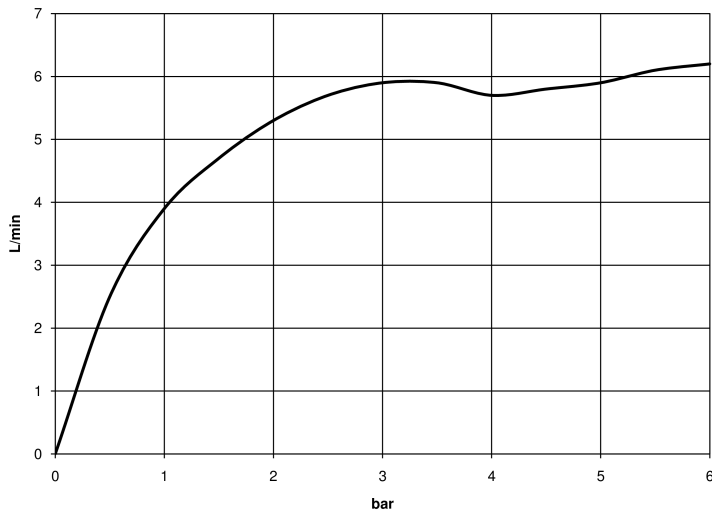

Washbasin - Meta

Single-lever basin mixer without pop-up waste - polished chrome

Article number: 33 505 661-00

- 167 mm projection
- pivotable spout 360°
- circular, air-enriched flow
- height of mixer 310 mm
- height up to aerator 225 mm
- hole diameter 35 mm
- 2x screw-in M 8 x 1 pressure hose, leak-tested
- max. flow 5.7 l/min
- lead-free
- Fittings group as per DIN 4109: 1

polished chrome

Dimensional drawing

All details in mm / inch = mm x 0.0394

Washbasin - Meta

Single-lever basin mixer without pop-up waste - polished chrome

Article number: 33 505 661-00

Flow rate chart

Washbasin - Meta