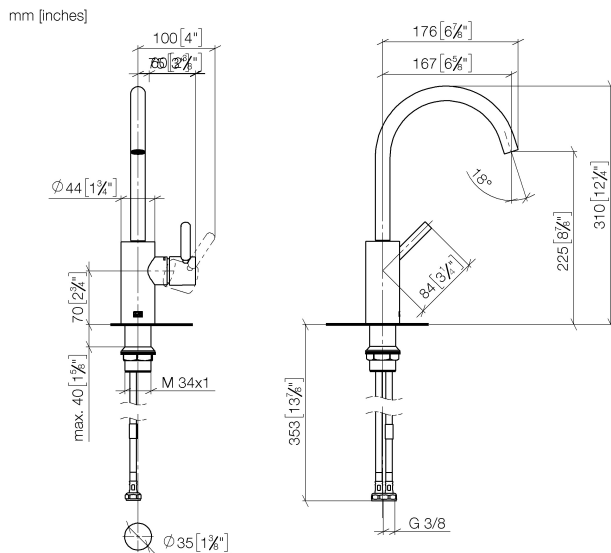

Washbasin - Meta

Single-lever basin mixer without pop-up waste - polished chrome

Article number: 33 505 661-00

- 167 mm projection
- pivotable spout 360°
- circular, air-enriched flow
- height of mixer 310 mm
- height up to aerator 225 mm
- hole diameter 35 mm
- 2x screw-in M 8 x 1 pressure hose, leak-tested
- max. flow 5.7 l/min
- lead-free
- Fittings group as per DIN 4109: 1

polished chrome

Dimensional drawing

All details in mm / inch = mm x 0.0394

Washbasin - Meta

Single-lever basin mixer without pop-up waste - polished chrome

Article number: 33 505 661-00

Flow rate chart

Washbasin - Meta

Single-lever basin mixer without pop-up waste - polished chrome

Article number: 33 505 661-00

Other finish variants

platinum matt

33 505 661-06

matt black

33 505 661-33

Other finishes on request (x-tra Service)

Spare parts list

No.	Item Number	Name	Quantity used
1	90 28 22 320 00-00	spout	1
2	90 15 05 042 00 90	cartridge	1
3	09 24 04 266 90	nut	1
4	09 14 10 091 90	seal	1
5	09 28 30 021-00	cover	1
6	90 20 66 003 00-00	handle	1
7	04 23 10 044 07 90	fixing set	1
8	04 30 04 100 00 90	hose	2