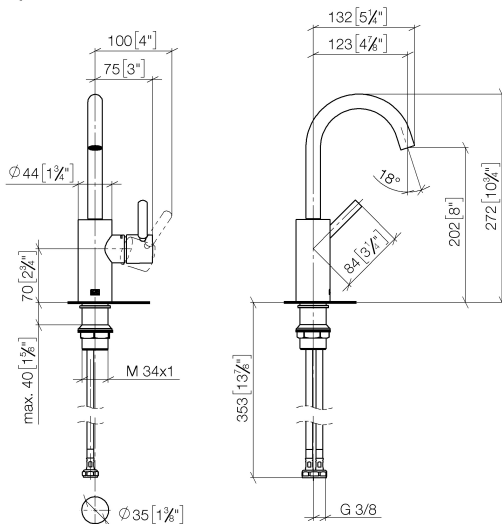

Washbasin - Meta

Single-lever basin mixer without pop-up waste - polished chrome

Article number: 33 525 661-00

- 123 mm projection
- pivotable spout 360°
- circular, air-enriched flow
- height of mixer 272 mm
- height up to aerator 202 mm
- hole diameter 35 mm
- 2x screw-in M 8 x 1 pressure hose, leak-tested
- max. flow 5.7 l/min
- lead-free
- Fittings group as per DIN 4109: 1

polished chrome

Dimensional drawing

mm [inches]

All details in mm / inch = mm x 0.0394

Washbasin - Meta

Single-lever basin mixer without pop-up waste - polished chrome

Article number: 33 525 661-00

Flow rate chart

Washbasin - Meta

Single-lever basin mixer without pop-up waste - polished chrome

Article number: 33 525 661-00

Other finish variants

platinum matt

33 525 661-06

matt black

33 525 661-33

Other finishes on request (x-tra Service)

Spare parts list

No.	Item Number	Name	Quantity used
1	90 28 22 321 00-00	spout	1
2	90 15 05 042 00 90	cartridge	1
3	09 24 04 266 90	nut	1
4	09 14 10 091 90	seal	1
5	09 28 30 021-00	cover	1
6	90 20 66 003 00-00	handle	1
7	04 23 10 044 07 90	fixing set	1
8	04 30 04 100 00 90	hose	2