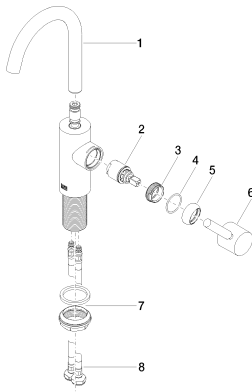

Washbasin - Meta

Single-lever basin mixer without pop-up waste - polished chrome

Article number: 33 525 661-00

- 123 mm projection
- pivotable spout 360°
- circular, air-enriched flow
- height of mixer 272 mm
- height up to aerator 202 mm
- hole diameter 35 mm
- 2x screw-in M 8 x 1 pressure hose, leak-tested
- max. flow 5.7 l/min
- lead-free
- Fittings group as per DIN 4109: 1

polished chrome

Dimensional drawing

mm [inches]

All details in mm / inch = mm x 0.0394

Washbasin - Meta

Single-lever basin mixer without pop-up waste - polished chrome

Article number: 33 525 661-00

Flow rate chart

Washbasin - Meta

Single-lever basin mixer without pop-up waste - polished chrome

Article number: 33 525 661-00

Other finish variants

platinum matt

33 525 661-06

matt black

33 525 661-33

Other finishes on request (x-tra Service)

Spare parts list

No.	Item Number	Name	Quantity used
1	90 28 22 321 00-00	spout	1
2	90 15 05 042 00 90	cartridge	1
3	09 24 04 266 90	nut	1
4	09 14 10 091 90	seal	1
5	09 28 30 021-00	cover	1
6	90 20 66 003 00-00	handle	1
7	04 23 10 044 07 90	fixing set	1
8	04 30 04 100 00 90	hose	2