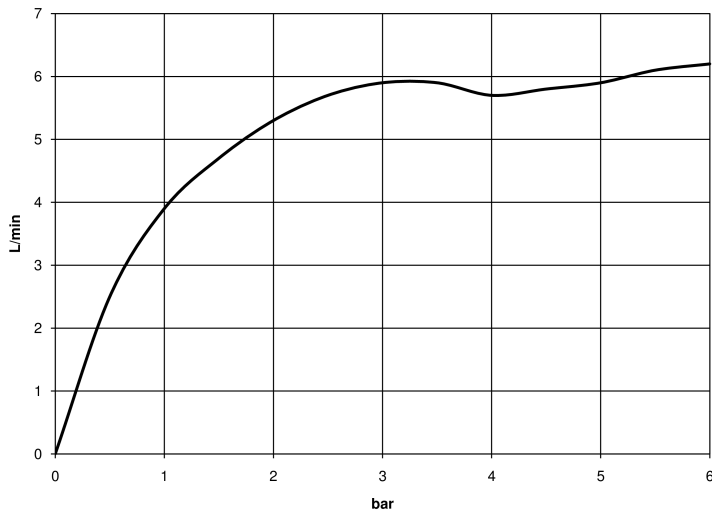

Washbasin - Meta

Single-lever basin mixer without pop-up waste - polished chrome

Article number: 33 525 661-00

- 123 mm projection
- pivotable spout 360°
- circular, air-enriched flow
- height of mixer 272 mm
- height up to aerator 202 mm
- hole diameter 35 mm
- 2x screw-in M 8 x 1 pressure hose, leak-tested
- max. flow 5.7 l/min
- lead-free
- Fittings group as per DIN 4109: 1

polished chrome

Dimensional drawing

mm [inches]

All details in mm / inch = mm x 0.0394

Washbasin - Meta

Single-lever basin mixer without pop-up waste - polished chrome

Article number: 33 525 661-00

Flow rate chart