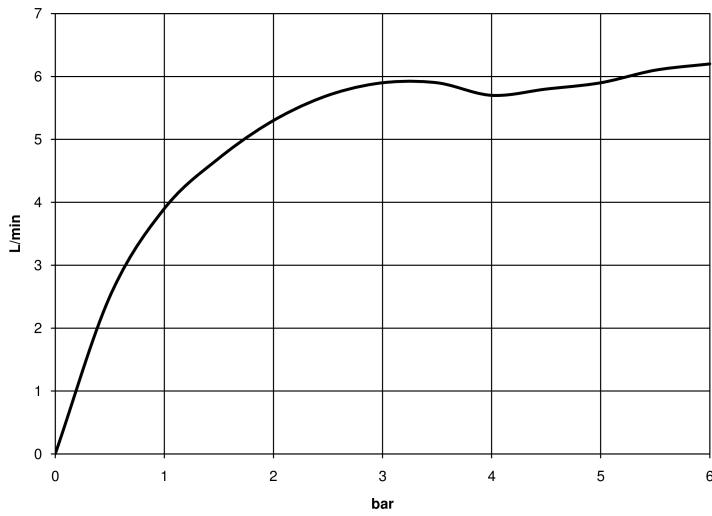

Washbasin - Meta

Single-lever basin mixer without pop-up waste - polished chrome

Article number: 33 522 660-00

- 135 mm projection
- fixed spout
- circular, air-enriched flow
- height of mixer 158 mm
- height up to aerator 77 mm
- hole diameter 35 mm
- 2x screw-in M 8 x 1 pressure hose, leak-tested
- max. flow 5.7 l/min
- lead-free
- Fittings group as per DIN 4109: 1

polished chrome

Dimensional drawing

All details in mm / inch = mm x 0.0394

Washbasin - Meta

Single-lever basin mixer without pop-up waste - polished chrome

Article number: 33 522 660-00

Flow rate chart

Washbasin - Meta