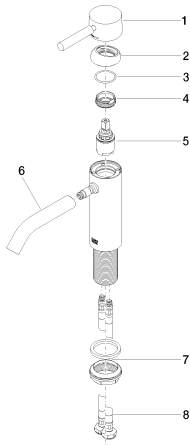

Washbasin - Meta

Single-lever basin mixer without pop-up waste - polished chrome

Article number: 33 522 660-00

- 135 mm projection
- fixed spout
- circular, air-enriched flow
- height of mixer 158 mm
- height up to aerator 77 mm
- hole diameter 35 mm
- 2x screw-in M 8 x 1 pressure hose, leak-tested
- max. flow 5.7 l/min
- lead-free
- Fittings group as per DIN 4109: 1

polished chrome

Dimensional drawing

All details in mm / inch = mm x 0.0394

Washbasin - Meta

Single-lever basin mixer without pop-up waste - polished chrome

Article number: 33 522 660-00

Flow rate chart

Washbasin - Meta

Single-lever basin mixer without pop-up waste - polished chrome

Article number: 33 522 660-00

Other finish variants

platinum matt
33 522 660-06

matt black
33 522 660-33

Other finishes on request (x-tra Service)

Spare parts list

No.	Item Number	Name	Quantity used
1	90 20 66 002 00-00	handle	1
2	09 28 30 041-00	cover	1
3	09 14 10 091 90	seal	1
4	09 24 04 266 90	nut	1
5	90 15 05 042 00 90	cartridge	1
6	90 11 06 207 00-00	spout	1
7	04 23 10 044 07 90	fixing set	1
8	04 30 04 100 00 90	hose	2