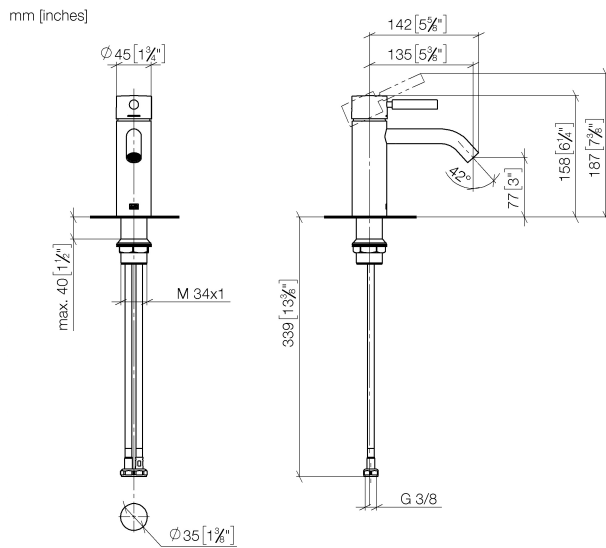

Washbasin - Meta

Single-lever basin mixer without pop-up waste - polished chrome

Article number: 33 522 660-00

- 135 mm projection
- fixed spout
- circular, air-enriched flow
- height of mixer 158 mm
- height up to aerator 77 mm
- hole diameter 35 mm
- 2x screw-in M 8 x 1 pressure hose, leak-tested
- max. flow 5.7 l/min
- lead-free
- Fittings group as per DIN 4109: 1

polished chrome

Dimensional drawing

All details in mm / inch = mm x 0.0394

Washbasin - Meta

Single-lever basin mixer without pop-up waste - polished chrome

Article number: 33 522 660-00

Flow rate chart

Washbasin - Meta

Single-lever basin mixer without pop-up waste - polished chrome

Article number: 33 522 660-00

Other finish variants

platinum matt
33 522 660-06

matt black
33 522 660-33

Other finishes on request (x-tra Service)

Spare parts list

No.	Item Number	Name	Quantity used
1	90 20 66 002 00-00	handle	1
2	09 28 30 041-00	cover	1
3	09 14 10 091 90	seal	1
4	09 24 04 266 90	nut	1
5	90 15 05 042 00 90	cartridge	1
6	90 11 06 207 00-00	spout	1
7	04 23 10 044 07 90	fixing set	1
8	04 30 04 100 00 90	hose	2