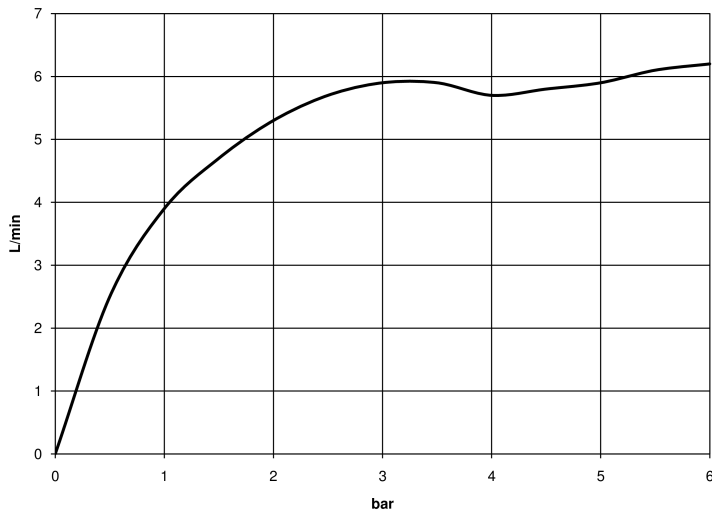

Washbasin - Meta

Single-lever basin mixer without pop-up waste - polished chrome

Article number: 33 526 660-00

- 125 mm projection
- fixed spout
- circular, air-enriched flow
- height of mixer 133 mm
- height up to aerator 52 mm
- hole diameter 35 mm
- 2x screw-in M 8 x 1 pressure hose, leak-tested
- max. flow 5.7 l/min
- lead-free
- Fittings group as per DIN 4109: 1

polished chrome

Dimensional drawing

All details in mm / inch = mm x 0.0394

Washbasin - Meta

Single-lever basin mixer without pop-up waste - polished chrome

Article number: 33 526 660-00

Flow rate chart

Washbasin - Meta