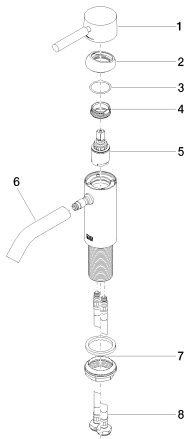

Washbasin - Meta

Single-lever basin mixer without pop-up waste - polished chrome

Article number: 33 526 660-00

- 125 mm projection
- fixed spout
- circular, air-enriched flow
- height of mixer 133 mm
- height up to aerator 52 mm
- hole diameter 35 mm
- 2x screw-in M 8 x 1 pressure hose, leak-tested
- max. flow 5.7 l/min
- lead-free
- Fittings group as per DIN 4109: 1

polished chrome

Dimensional drawing

All details in mm / inch = mm x 0.0394

Washbasin - Meta

Single-lever basin mixer without pop-up waste - polished chrome

Article number: 33 526 660-00

Flow rate chart

Washbasin - Meta

Single-lever basin mixer without pop-up waste - polished chrome

Article number: 33 526 660-00

Other finish variants

platinum matt
33 526 660-06

matt black
33 526 660-33

Other finishes on request (x-tra Service)

Spare parts list

No.	Item Number	Name	Quantity used
1	90 20 66 002 00-00	handle	1
2	09 28 30 041-00	cover	1
3	09 14 10 091 90	seal	1
4	09 24 04 266 90	nut	1
5	90 15 05 042 00 90	cartridge	1
6	90 11 06 206 00-00	spout	1
7	04 23 10 044 07 90	fixing set	1
8	04 30 04 100 00 90	hose	2