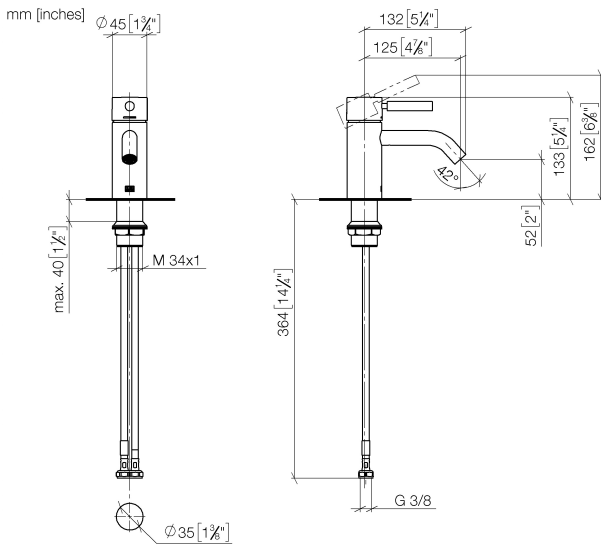

Washbasin - Meta

Single-lever basin mixer without pop-up waste - polished chrome

Article number: 33 526 660-00

- 125 mm projection
- fixed spout
- circular, air-enriched flow
- height of mixer 133 mm
- height up to aerator 52 mm
- hole diameter 35 mm
- 2x screw-in M 8 x 1 pressure hose, leak-tested
- max. flow 5.7 l/min
- lead-free
- Fittings group as per DIN 4109: 1

polished chrome

Dimensional drawing

All details in mm / inch = mm x 0.0394

Washbasin - Meta

Single-lever basin mixer without pop-up waste - polished chrome

Article number: 33 526 660-00

Flow rate chart

Washbasin - Meta

Single-lever basin mixer without pop-up waste - polished chrome

Article number: 33 526 660-00

Other finish variants

platinum matt
33 526 660-06

matt black
33 526 660-33

Other finishes on request (x-tra Service)

Spare parts list

No.	Item Number	Name	Quantity used
1	90 20 66 002 00-00	handle	1
2	09 28 30 041-00	cover	1
3	09 14 10 091 90	seal	1
4	09 24 04 266 90	nut	1
5	90 15 05 042 00 90	cartridge	1
6	90 11 06 206 00-00	spout	1
7	04 23 10 044 07 90	fixing set	1
8	04 30 04 100 00 90	hose	2