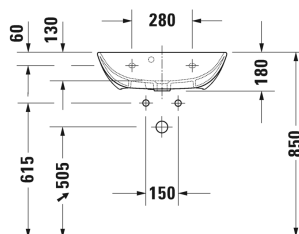

ME by Starck Washbasin Compact # 234360..00 / 234360..00

|< 600 mm >|

Washbasin Compact	Dimension	Weight	Order number
with overflow, with tap platform, 600 mm			
Colors			
00 White Alpin 32 White Satin Matt			
Variant			
●	600 x 400 mm	15.700 kilogram	234360..00
●	600 x 400 mm	15.700 kilogram	234360..00
Sanitary ceramics with the special WonderGliss surface finish will remain clean and attractive-looking for a long time to come. When ordering WonderGliss please add a "1" as eleventh digit to the model number.			
Accessory			
Design Siphon		1.500 kilogram	005036

All drawings contain the necessary measurements which are subject to standard tolerances. They are stated in mm and are non-binding. Exact measurements, in particular for customised installation scenarios, can only be taken from the finished piece.