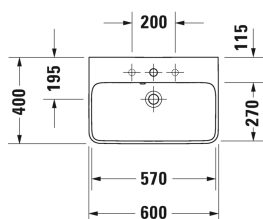

ME by Starck Washbasin Compact # 234360..00 / 234360..00

|< 600 mm >|

Washbasin Compact	Dimension	Weight	Order number
with overflow, with tap platform, 600 mm			
Colors			
00 White Alpin 32 White Satin Matt			
Variant			
●	600 x 400 mm	15.700 kilogram	234360..00
●	600 x 400 mm	15.700 kilogram	234360..00
Sanitary ceramics with the special WonderGliss surface finish will remain clean and attractive-looking for a long time to come. When ordering WonderGliss please add a "1" as eleventh digit to the model number.			
Accessory			
Design Siphon		1.500 kilogram	005036

All drawings contain the necessary measurements which are subject to standard tolerances. They are stated in mm and are non-binding. Exact measurements, in particular for customised installation scenarios, can only be taken from the finished piece.