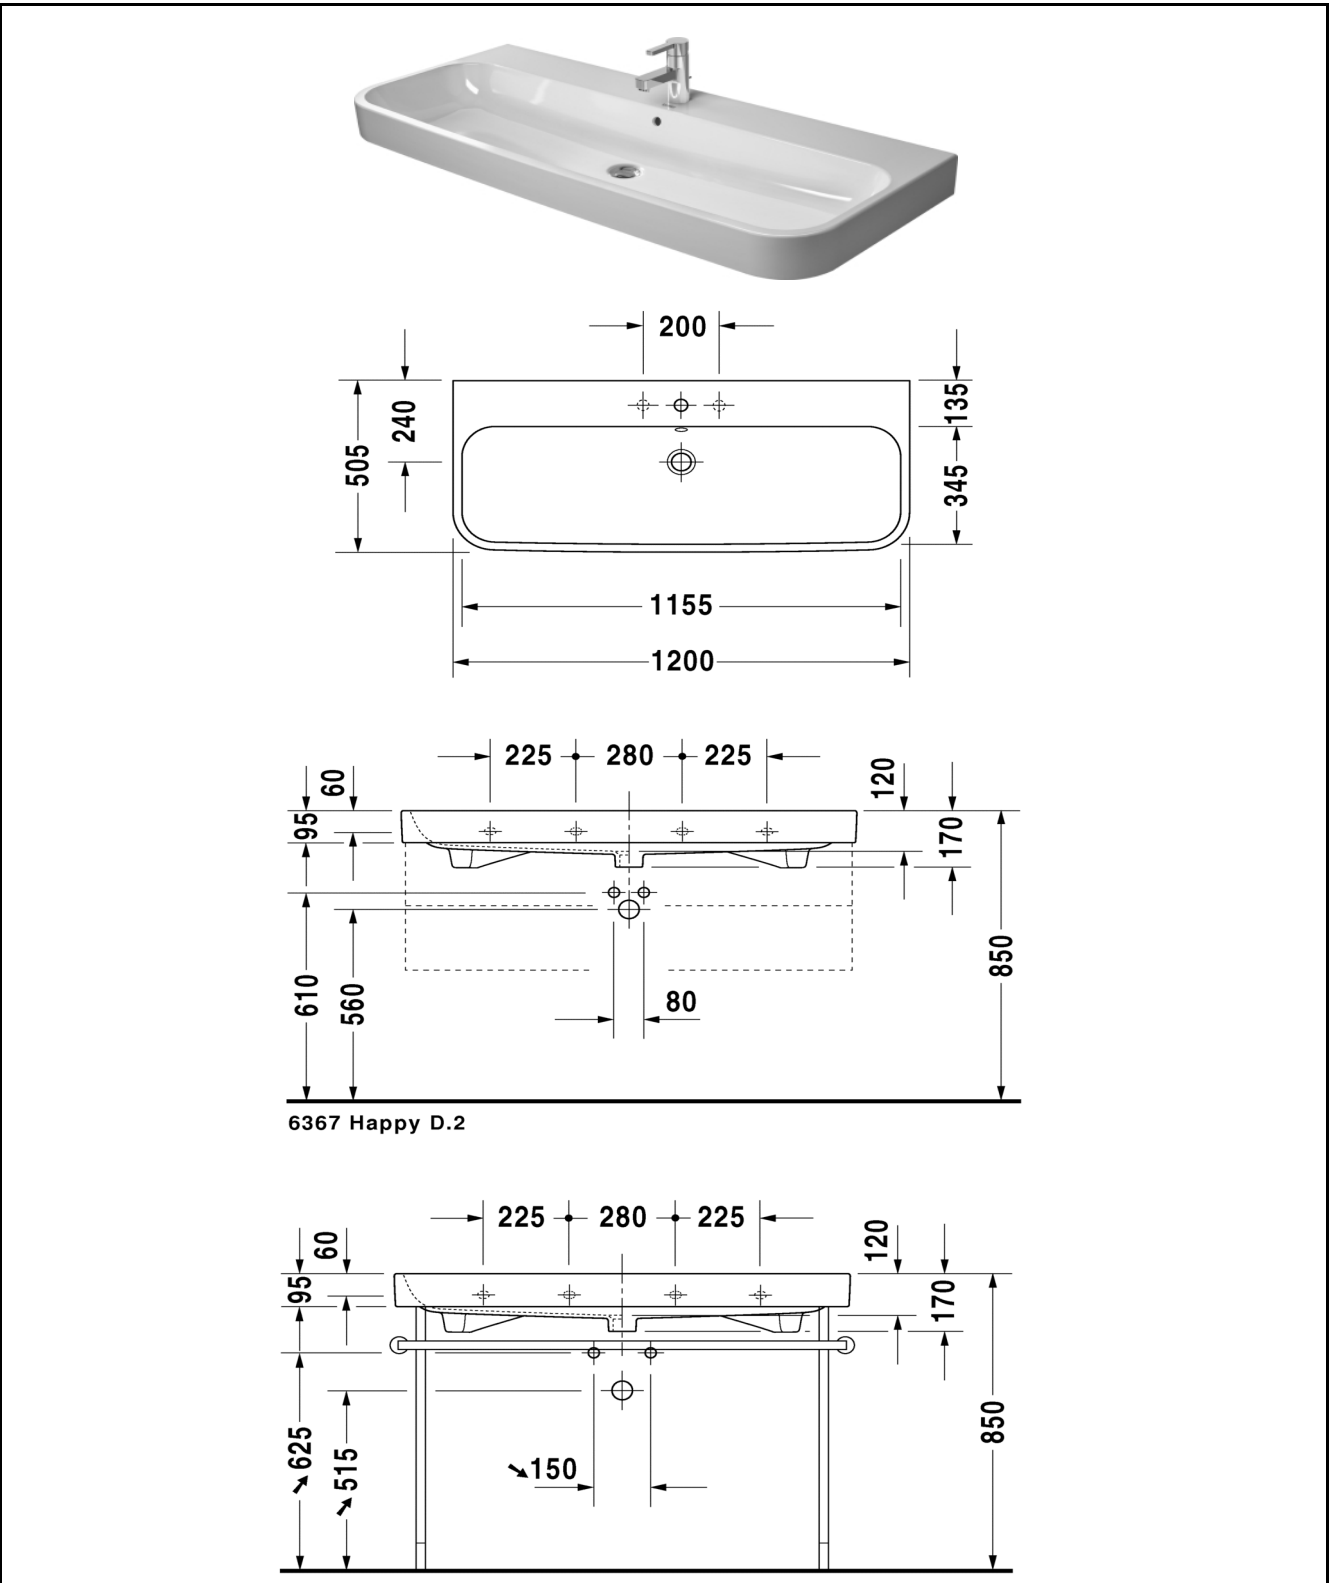

TECHNICAL SCHEDULE

Duravit Happy D.2 furniture washbasin

Code: 2318.12

Inspirational + European + Bathroomware