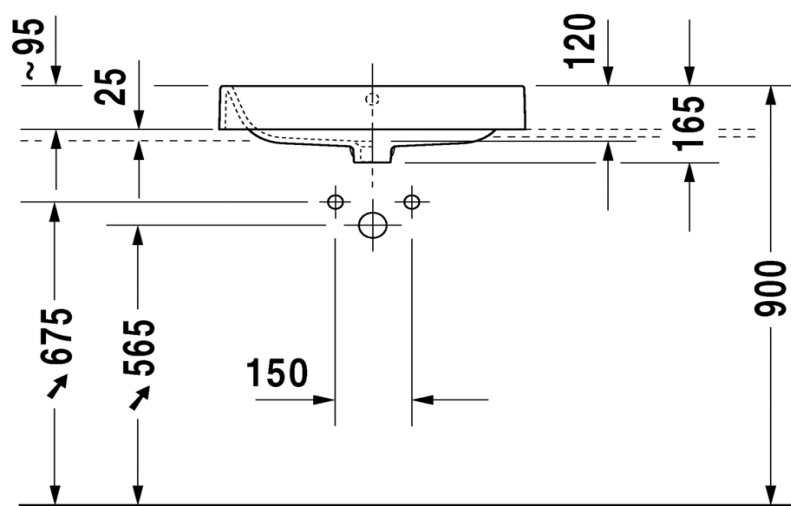

# TECHNICAL SCHEDULE

Duravit Happy D.2 Vessel Basin

Code: 2314.60

*Inspirational + European + Bathroomware*