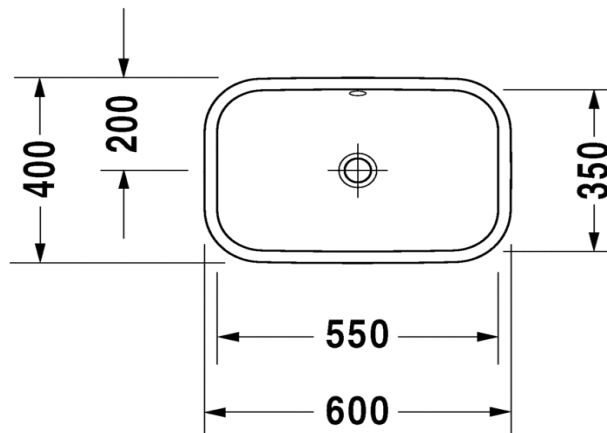

# TECHNICAL SCHEDULE

Duravit Happy D.2 Vessel Basin

Code: 2314.60

*Inspirational + European + Bathroomware*