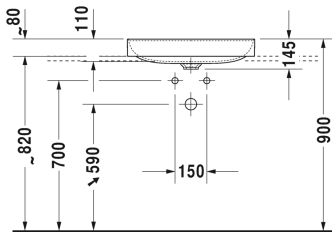

DuraSquare Above counter basin # 2354600040 / 2354600041 / 2354600044 / 2354600070

| < 600 mm > |

Above counter basin	Dimension	Weight	Order number
ground, without overflow, with tap platform, ceramic covered slotted waste included, back plane glazed, fixings included, 600 mm			
Colors			
00 White Alpin			
Variant			
● ●	600 x 470 mm	11.200 kilogram	2354600040
●	600 x 470 mm	11.200 kilogram	2354600041
● ● ●	600 x 470 mm	11.200 kilogram	2354600044
☒	600 x 470 mm	11.200 kilogram	2354600070
Infobox			
Made from DuraCeram, Mounting with a distance to the wall is required			
Sanitary ceramics with the special WonderGliss surface finish will remain clean and attractive-looking for a long time to come. When ordering WonderGliss please add a "1" as eleventh digit to the model number.			
Accessory			
Design Siphon		1.500 kilogram	005036
Suitable products			
Vanity unit for console 1 pull-out compartment, 600 x 548 mm	600 x 548 mm		H25510
Vanity unit for console 1 pull-out compartment, 600 x 550 mm	600 x 550 mm		KT5210