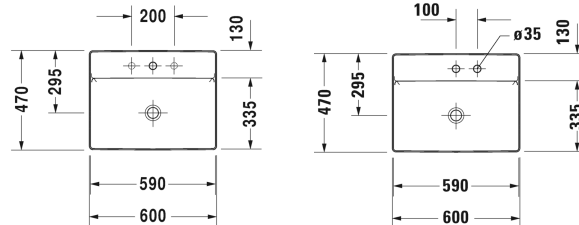

DuraSquare Above counter basin # 2354600040 / 2354600041 / 2354600044 / 2354600070

| < 600 mm > |

Above counter basin	Dimension	Weight	Order number
ground, without overflow, with tap platform, ceramic covered slotted waste included, back plane glazed, fixings included, 600 mm			
Colors			
00 White Alpin			
Variant			
● ●	600 x 470 mm	11.200 kilogram	2354600040
●	600 x 470 mm	11.200 kilogram	2354600041
● ● ●	600 x 470 mm	11.200 kilogram	2354600044
☒	600 x 470 mm	11.200 kilogram	2354600070
Infobox			
Made from DuraCeram, Mounting with a distance to the wall is required			
Sanitary ceramics with the special WonderGliss surface finish will remain clean and attractive-looking for a long time to come. When ordering WonderGliss please add a "1" as eleventh digit to the model number.			
Accessory			
Design Siphon		1.500 kilogram	005036
Suitable products			
Vanity unit for console 1 pull-out compartment, 600 x 548 mm	600 x 548 mm		H25510
Vanity unit for console 1 pull-out compartment, 600 x 550 mm	600 x 550 mm		KT5210