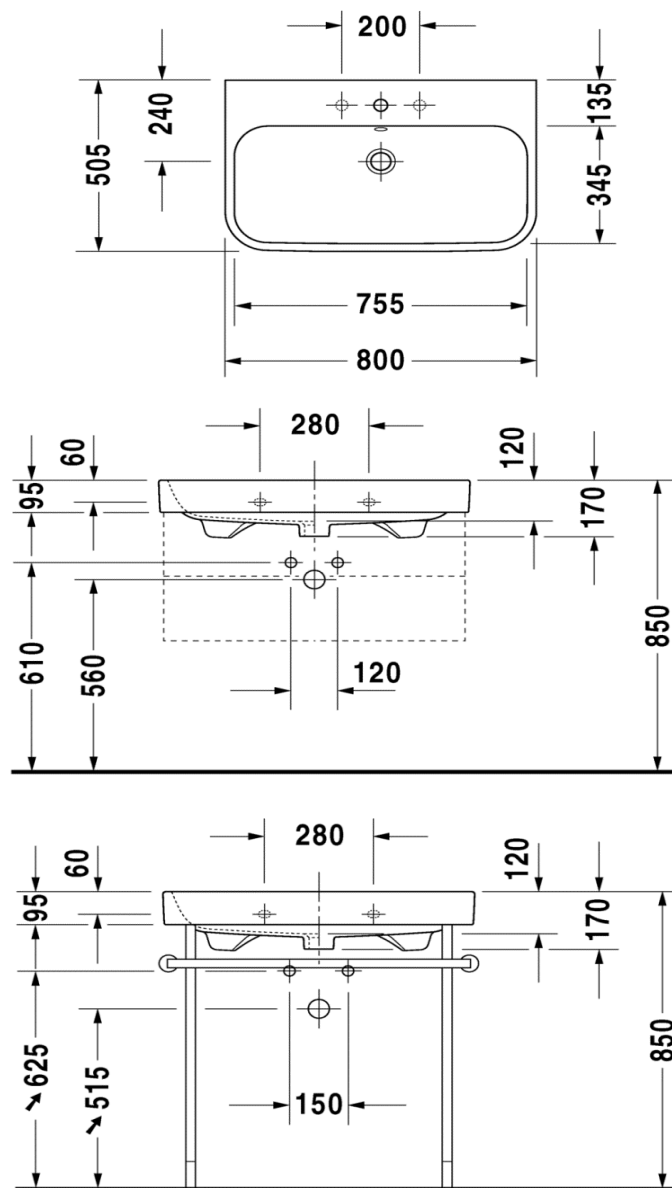

# TECHNICAL SCHEDULE

Duravit Happy D.2 furniture washbasin

Code: 2318.80

*Inspirational + European + Bathroomware*