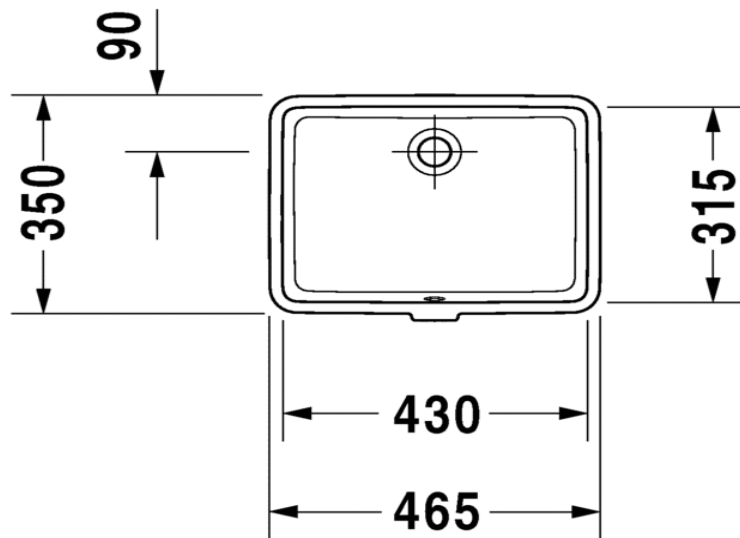

TECHNICAL SCHEDULE

Duravit Vero Undermount Basin

Code: 330.43

Inspirational + European + Bathroomware

t 09 444 5656

e info@metrix.co.nz

www.metrix.co.nz