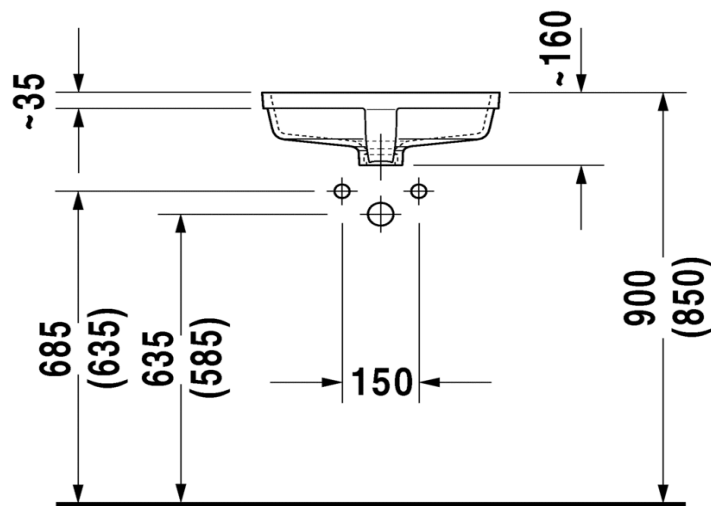

TECHNICAL SCHEDULE

Duravit Vero Undermount Basin

Code: 330.43

Inspirational + European + Bathroomware

t 09 444 5656

e info@metrix.co.nz

www.metrix.co.nz