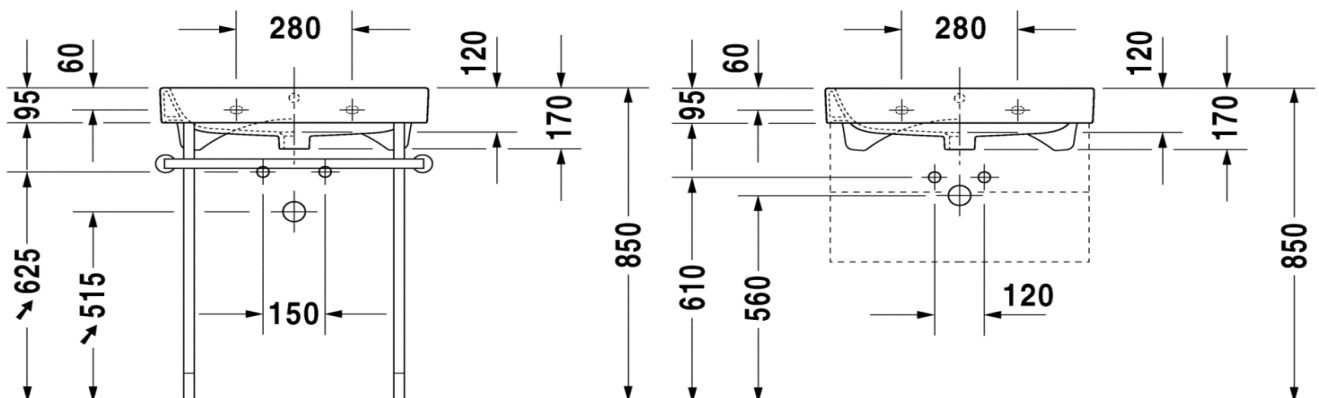

TECHNICAL SCHEDULE

Duravit Happy D.2 washbasin

Code: 2318.65

Inspirational + European + Bathroomware

t 09 444 5656

e info@metrix.co.nz

www.metrix.co.nz