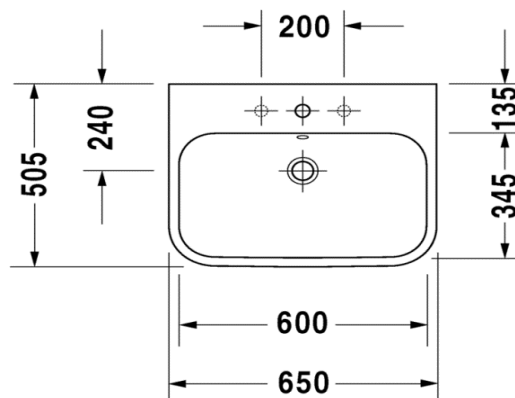

TECHNICAL SCHEDULE

Duravit Happy D.2 washbasin

Code: 2318.65

Inspirational + European + Bathroomware

t 09 444 5656

e info@metrix.co.nz

www.metrix.co.nz