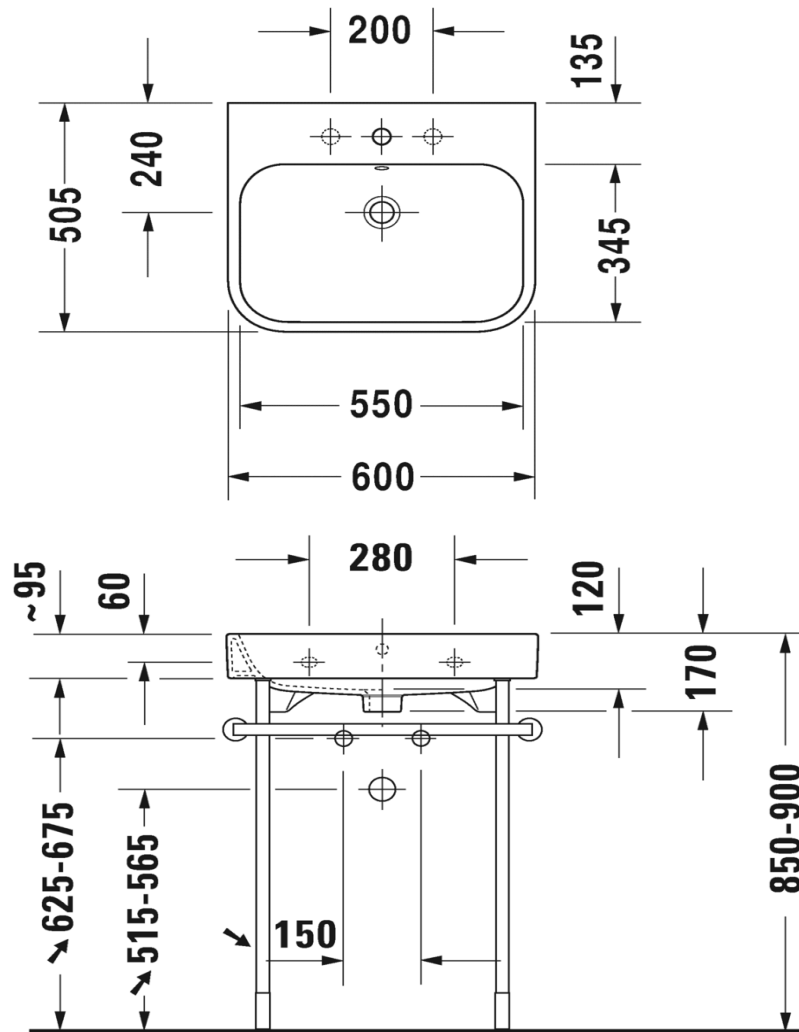

# TECHNICAL SCHEDULE

Duravit Happy D.2 washbasin

Code: 2318.60

*Inspirational + European + Bathroomware*