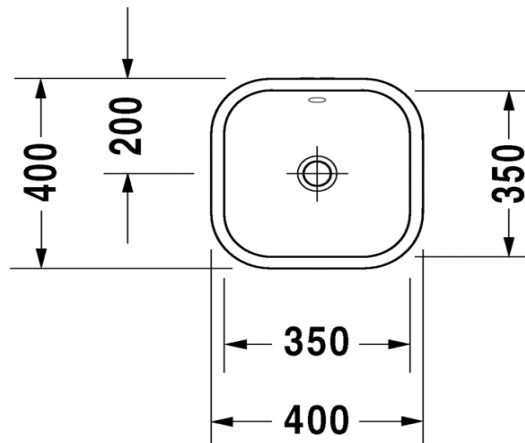

TECHNICAL SCHEDULE

Duravit Happy D.2 Vessel Basin

Code: 2314.40

Inspirational + European + Bathroomware