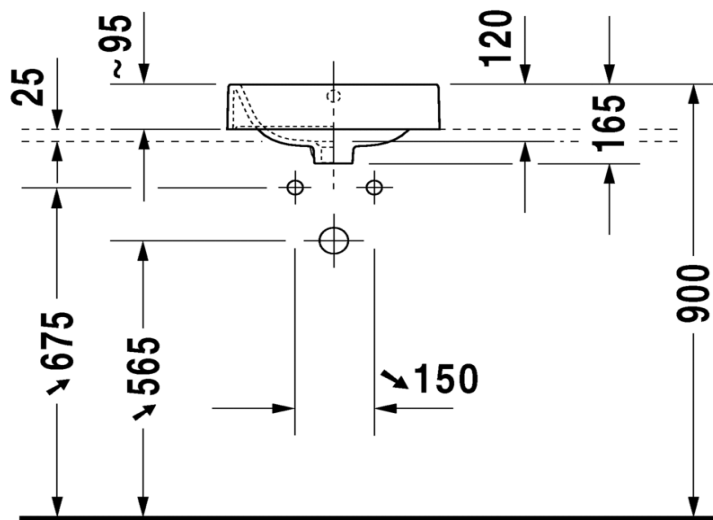

TECHNICAL SCHEDULE

Duravit Happy D.2 Vessel Basin

Code: 2314.40

Inspirational + European + Bathroomware