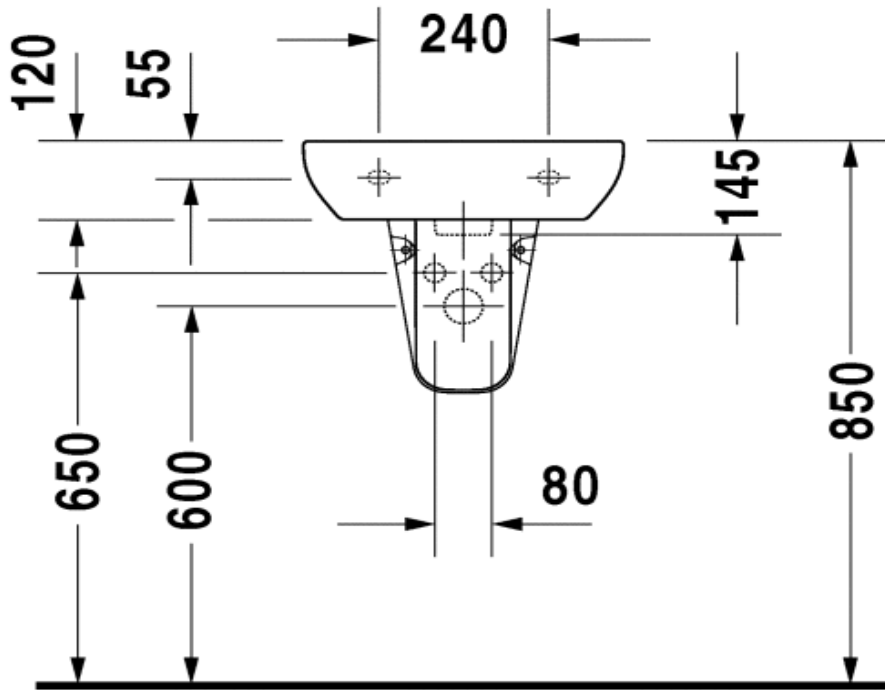

Duravit D Code Siphon Cover for 705.45 Basin

Code: 857.17

*Inspirational + European + Bathroomware*