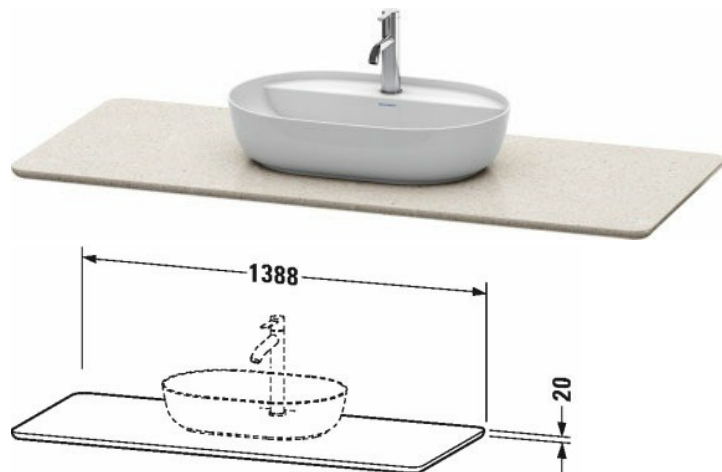

Luv Quartz stone console # LU9466

|< 1388 mm >|

Quartz stone console	Dimension	Weight	Order number
1 console with one cut-out, for vanity units for console			
Colors			
M17 Quartz Stone White Structure M25 Quartz Stone Sand Structure M33 Quartz Stone Grey Structure			
Variant			
	1388 x 595 mm		LU9466
Infobox			
suitable for vanity unit # LU9561, LU9566, Mounting instructions, please see vanity unit			
Suitable products			
Vanit unit for console floor-standing 1 pull-out compartment, 1338 x 570 mm	1338 x 570 mm		LU9561
Vanit unit for console floor-standing 1 drawer, 1 pull-out compartment, upper drawer including cut-out for siphon and siphon cover, 1338 x 570 mm	1338 x 570 mm		LU9566

All drawings contain the necessary measurements which are subject to standard tolerances. They are stated in mm and are non-binding. Exact measurements, in particular for customised installation scenarios, can only be taken from the finished piece.