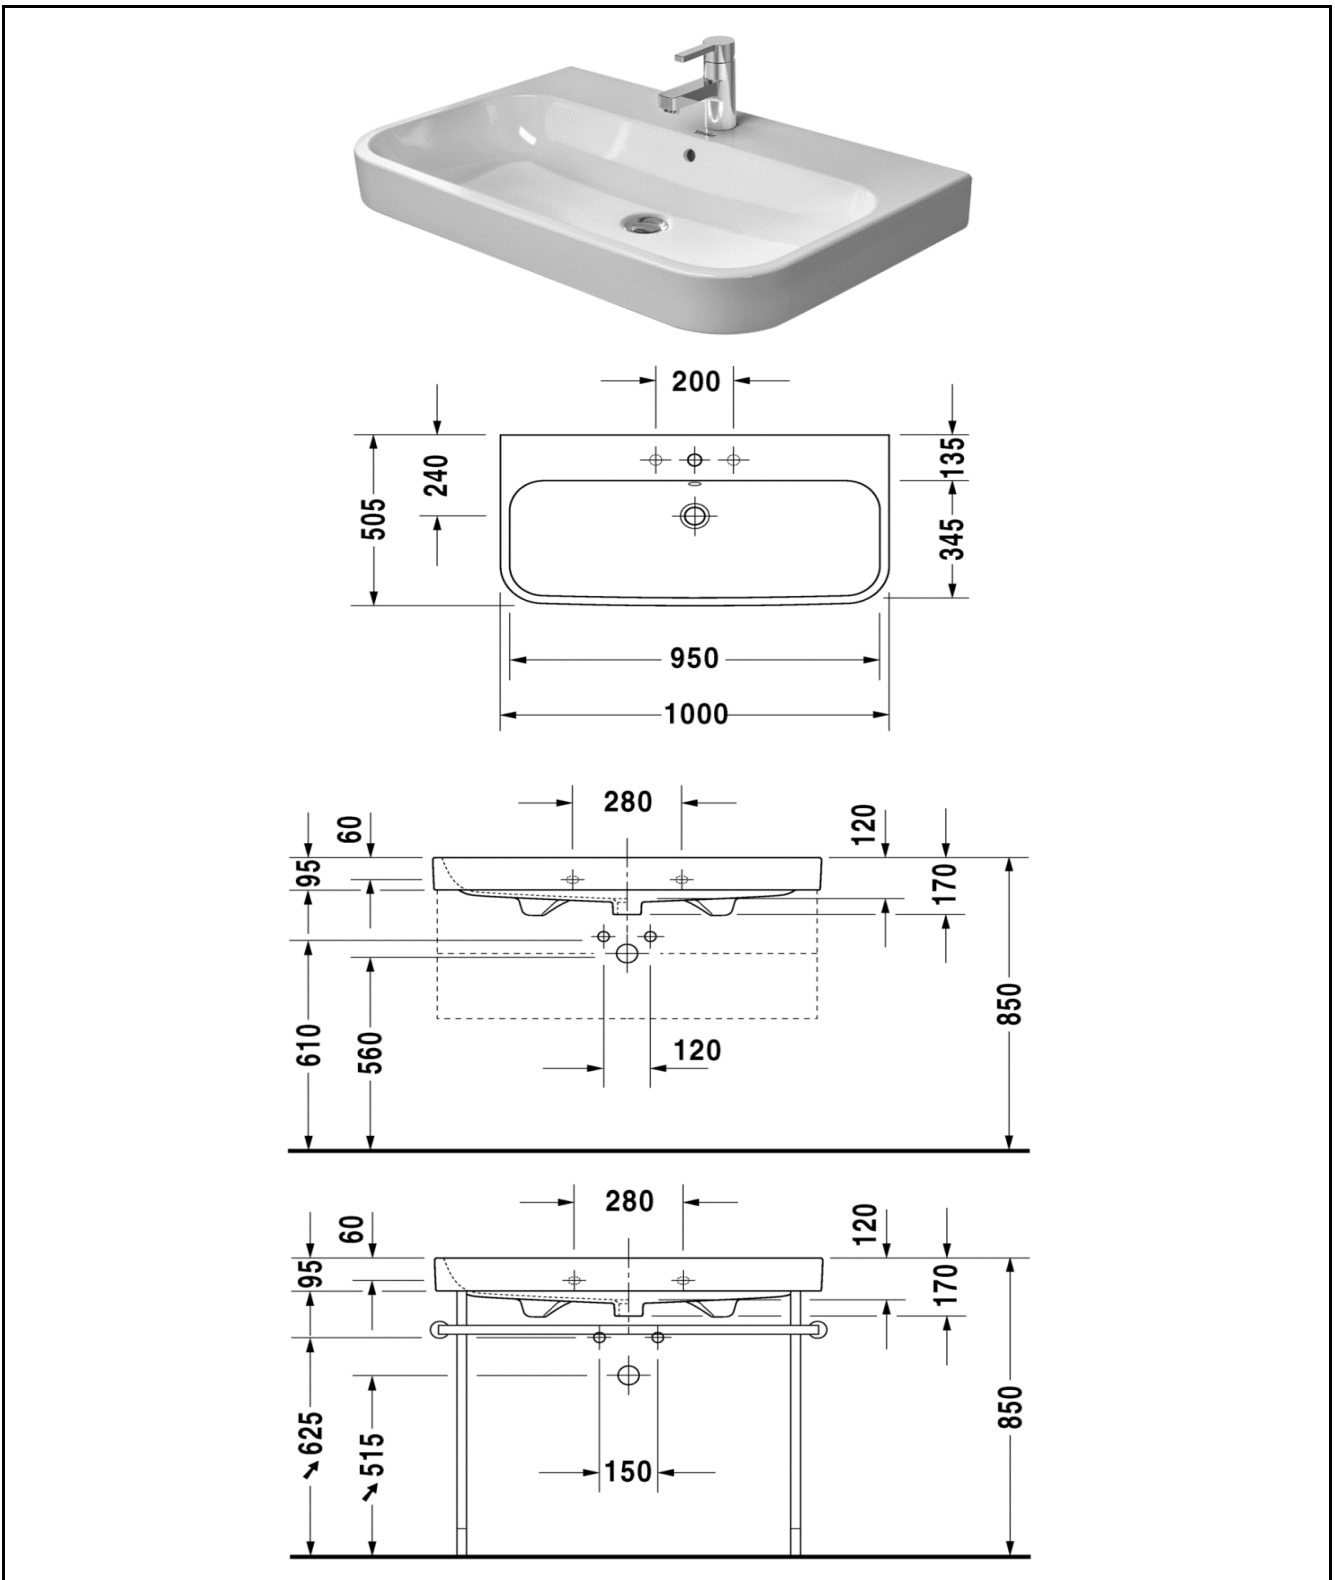

TECHNICAL SCHEDULE

Duravit Happy D.2 furniture washbasin

Code: 2318.10

Inspirational + European + Bathroomware